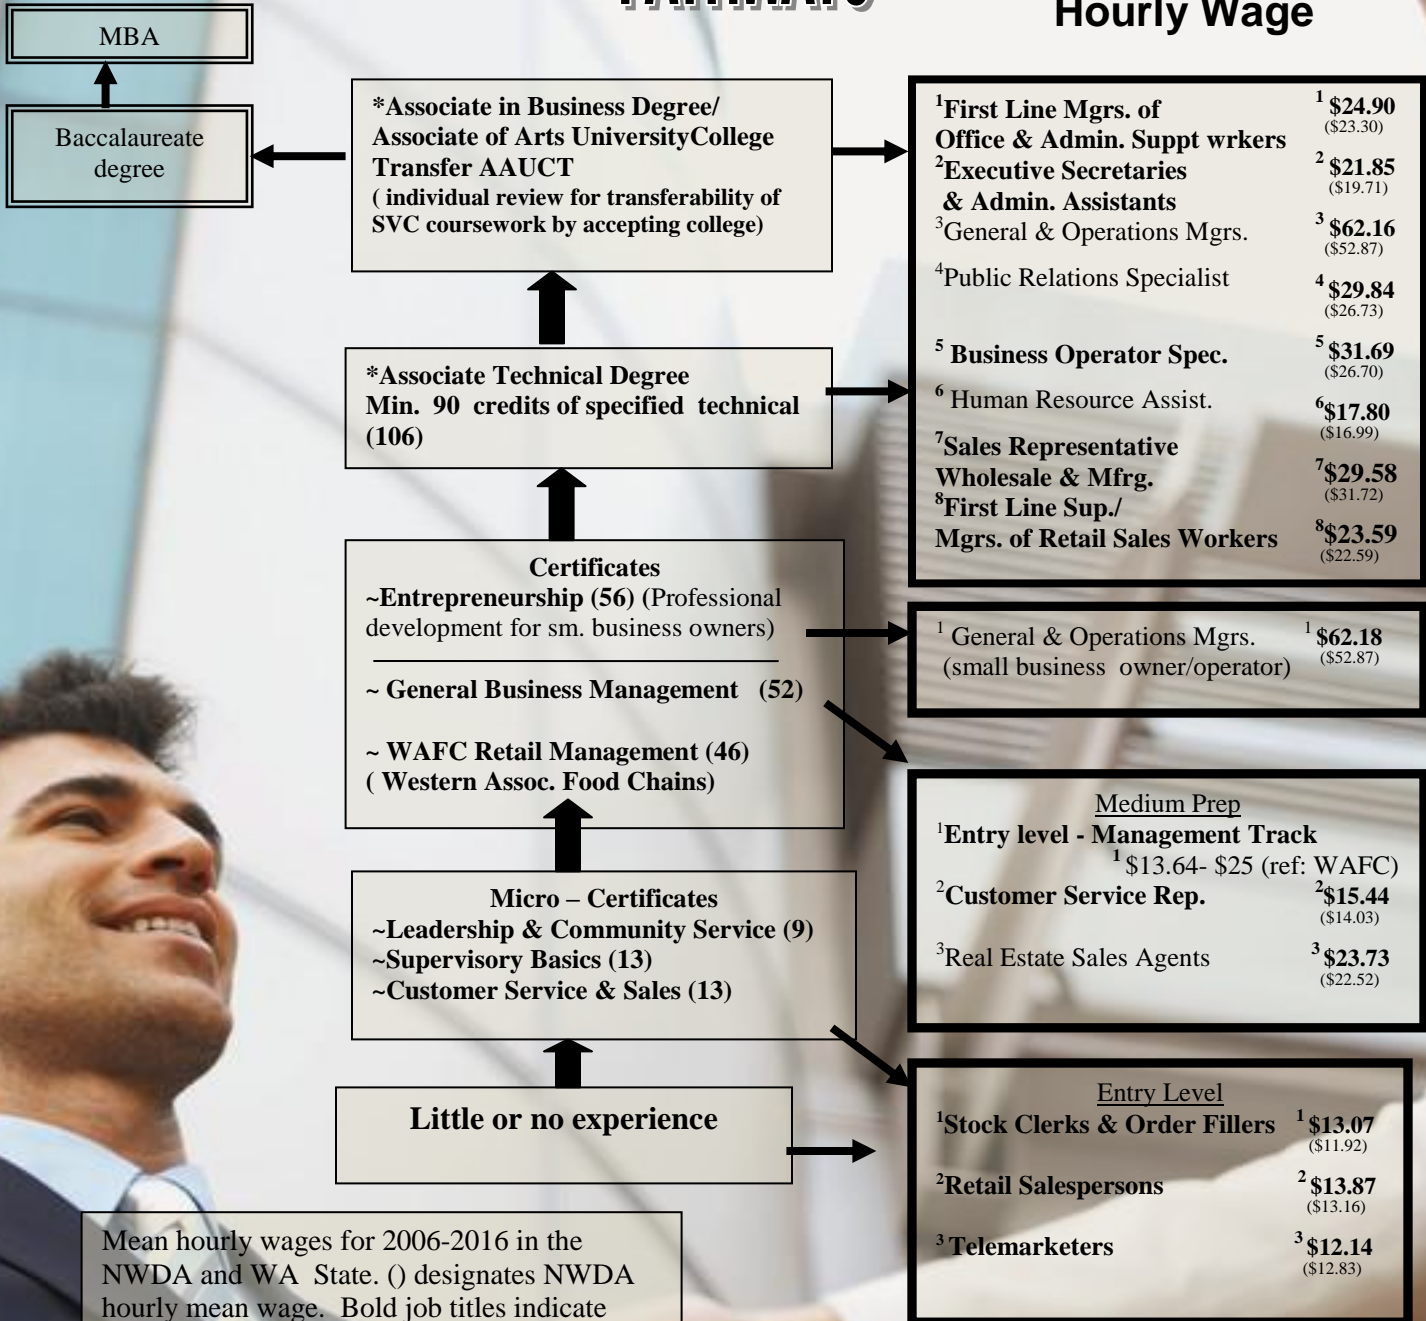

# Business Management Program

## PATHWAYS

### Possible Job Titles & Mean Hourly Wage

Mean hourly wages for 2006-2016 in the NWDA and WA State. () designates NWDA hourly mean wage. Bold job titles indicate **In Demand** positions  
Source: [www.workforceexplorer.com](http://www.workforceexplorer.com)

Skagit Valley College provides a drug-free environment and does not discriminate on the basis of race, color, national origin, sex, disability, sexual orientation, or age in its programs and employment.