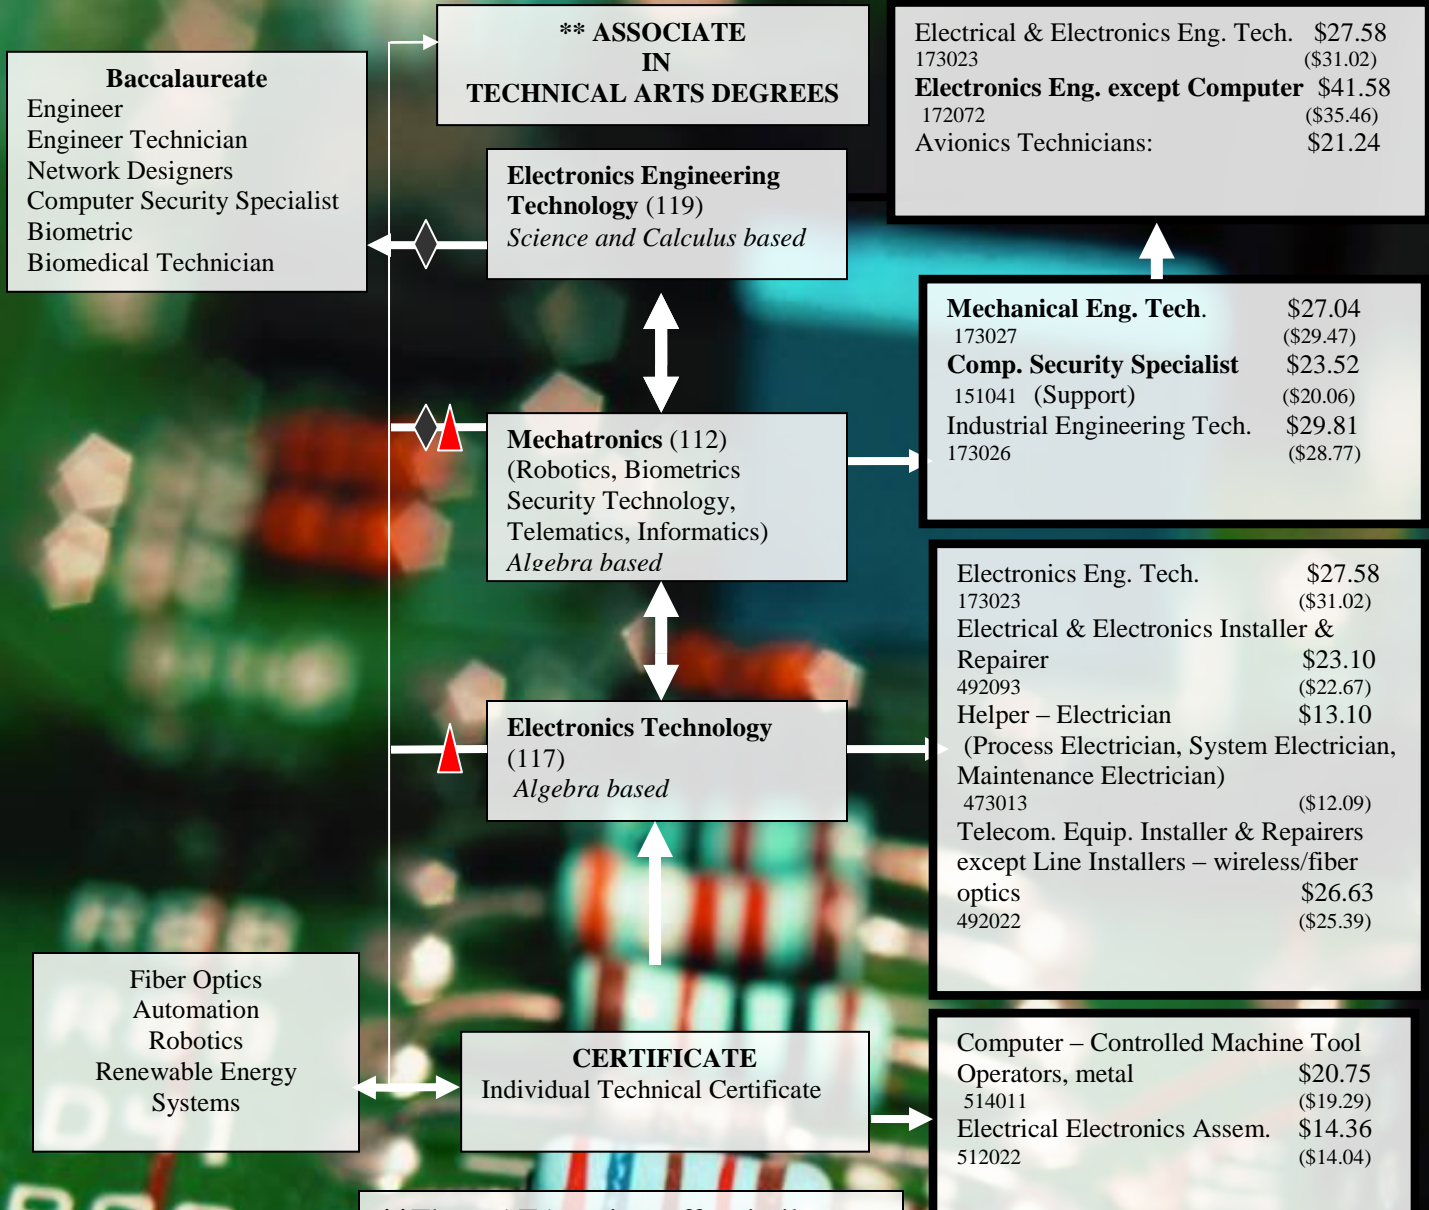

Electronics Technology, Electronics Engineering Technology, and Mechatronics Pathways

PATHWAY OPTIONS

POSSIBLE JOB TITLES AND MEAN HOURLY WAGE

Mean hourly wages for 2006-2016
In NWDA AND WA State.
Hourly wages in () represent NWDA data.
Bold job titles indicate **In Demand** positions.
Source: www.workforceexplorer.com

****These ATA majors offer similar first year core courses with specialization occurring in the second year sequence of study.**
Two educational tracks:
▲ Technical arts
◆ Baccalaureate – when supported by AAUCT science and math courses