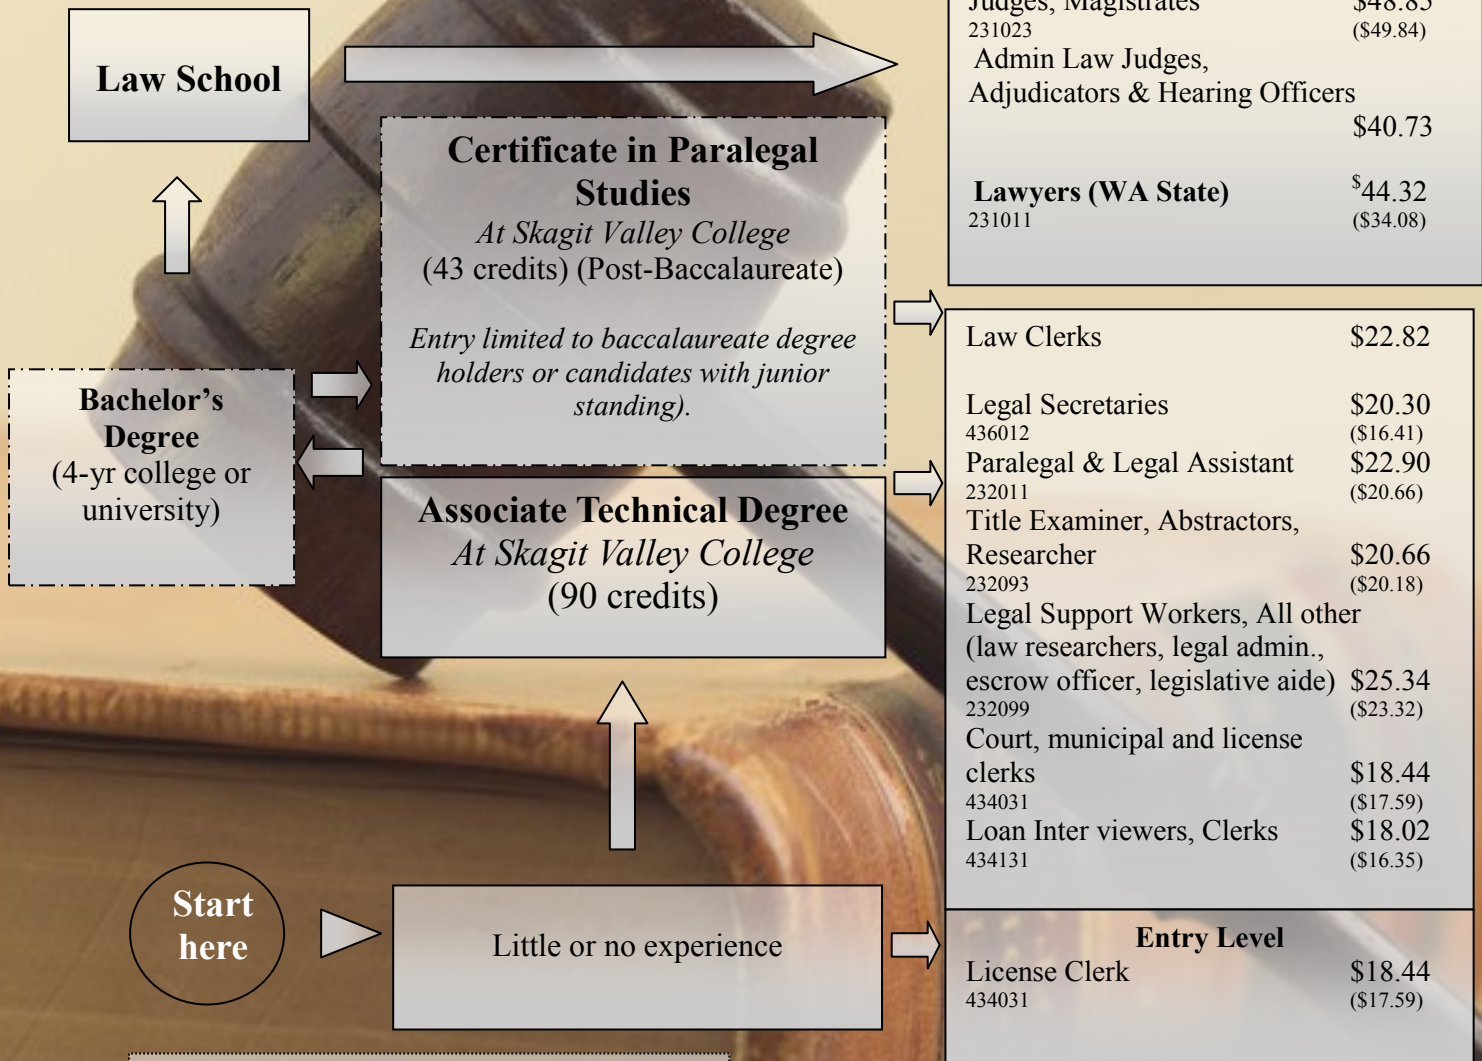

PARALEGAL PROGRAM

POSSIBLE JOB TITLES AND MEAN HOURLY WAGE

Mean hourly wages
For 2006-2016 in NWDA and Washington State
Bold job titles indicate "In Demand" positions
Source: www.workforceexplorer.com

TRAINING OPTIONS

Key:

Strong connection to jobs.

Strong connection between education levels

Presented by Career Services 2/09

Skagit Valley College
Where Learning Comes to Life