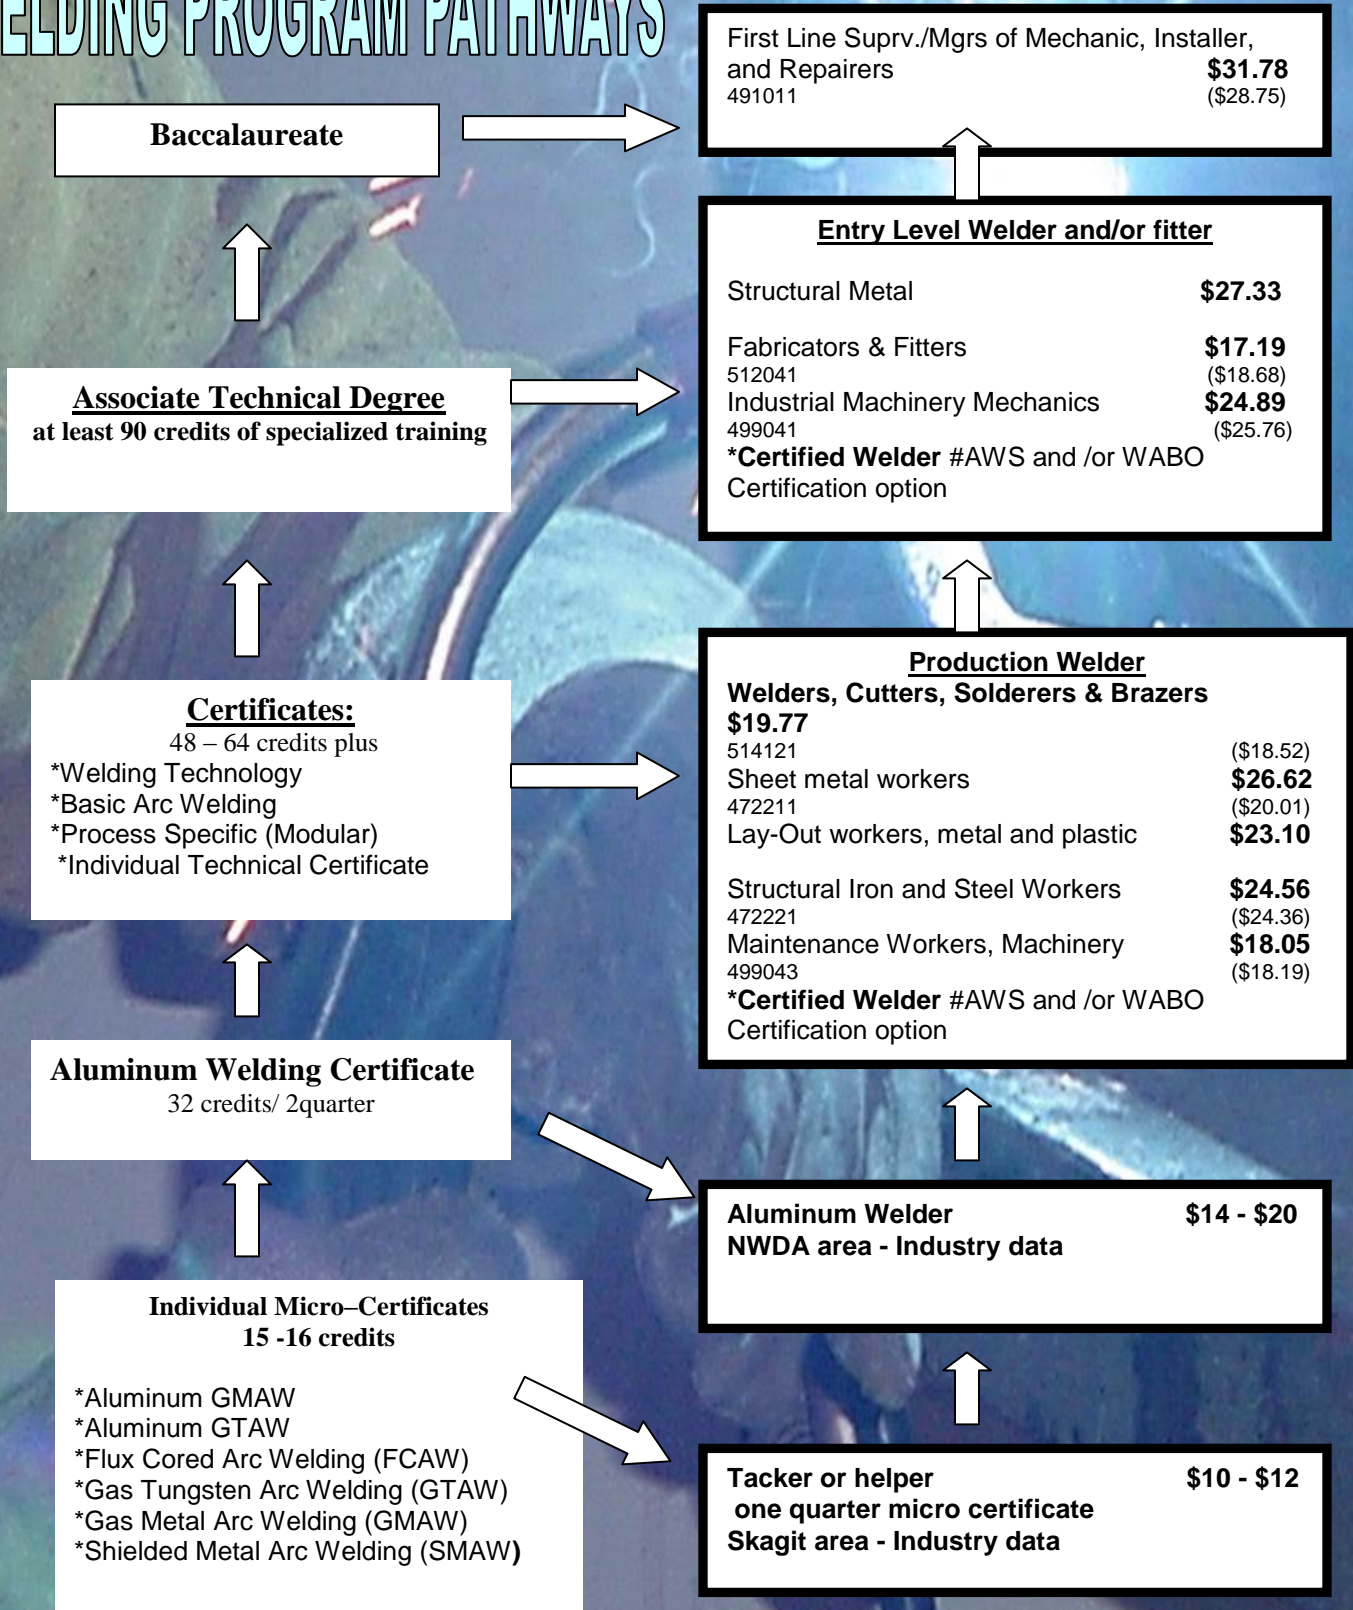

WELDING PROGRAM PATHWAYS

POSSIBLE JOB TITLES AND MEAN HOURLY WAGE FOR NWDA and WA STATE

Reference source: **Workforce Explorer**

Source: www.workforceexplorer.com

Wage Source: BLS OES for WA ST unless otherwise notated.

Presented by **Career Services**

03/2009