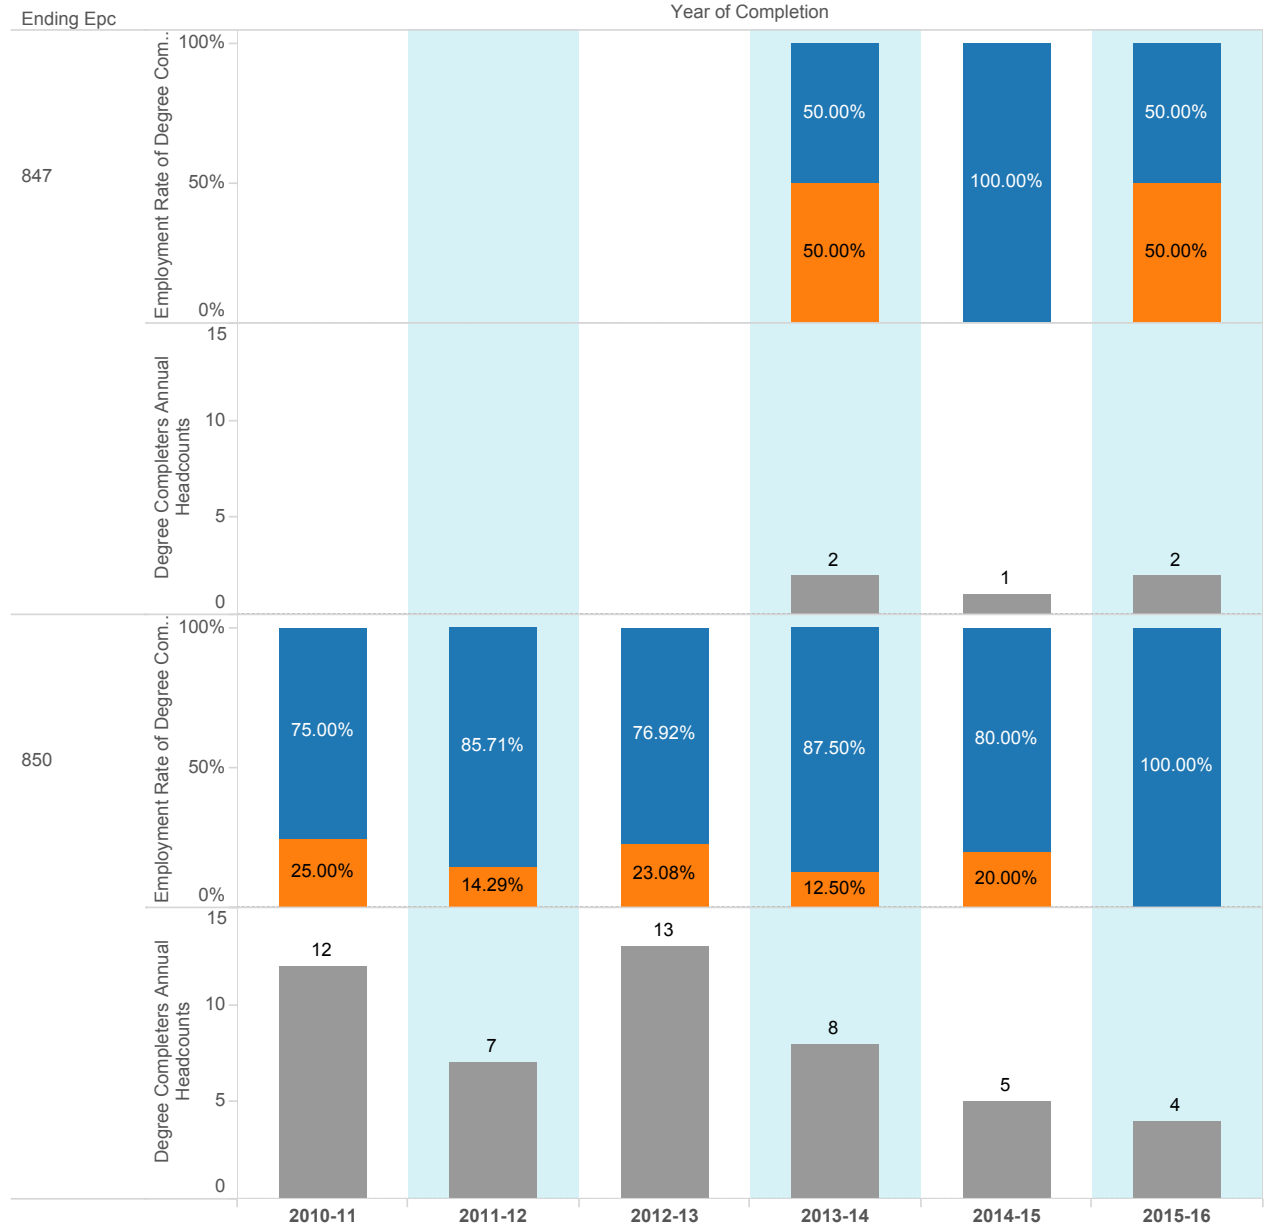

# Employment Rate of CAHM (EPC = 850 or 847) Degree Completers

**Employed**  
■ Employed  
■ Not Employed