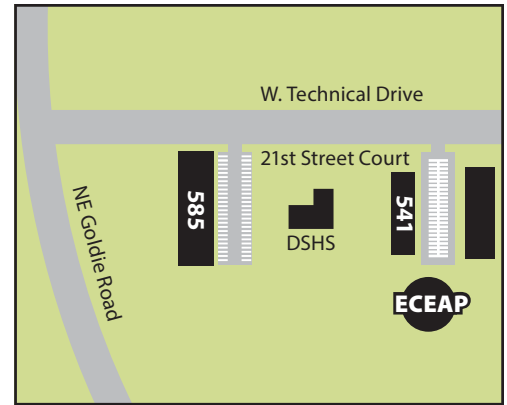

# Whidbey Island Campus

1900 SE Pioneer Way

Oak Harbor, WA

98277-3099

360.675.6656

## WHIDBEY ISLAND CAMPUS BUILDING CODE

**ECEAP** 951 NE 21st Court | **H** Hayes Hall-Library/ Instruction Bldg. | **MT** Marine Tech - Anacortes

**A** Oak Hall | **B** Old Main - Main Bldg. | **C** Sprague Hall