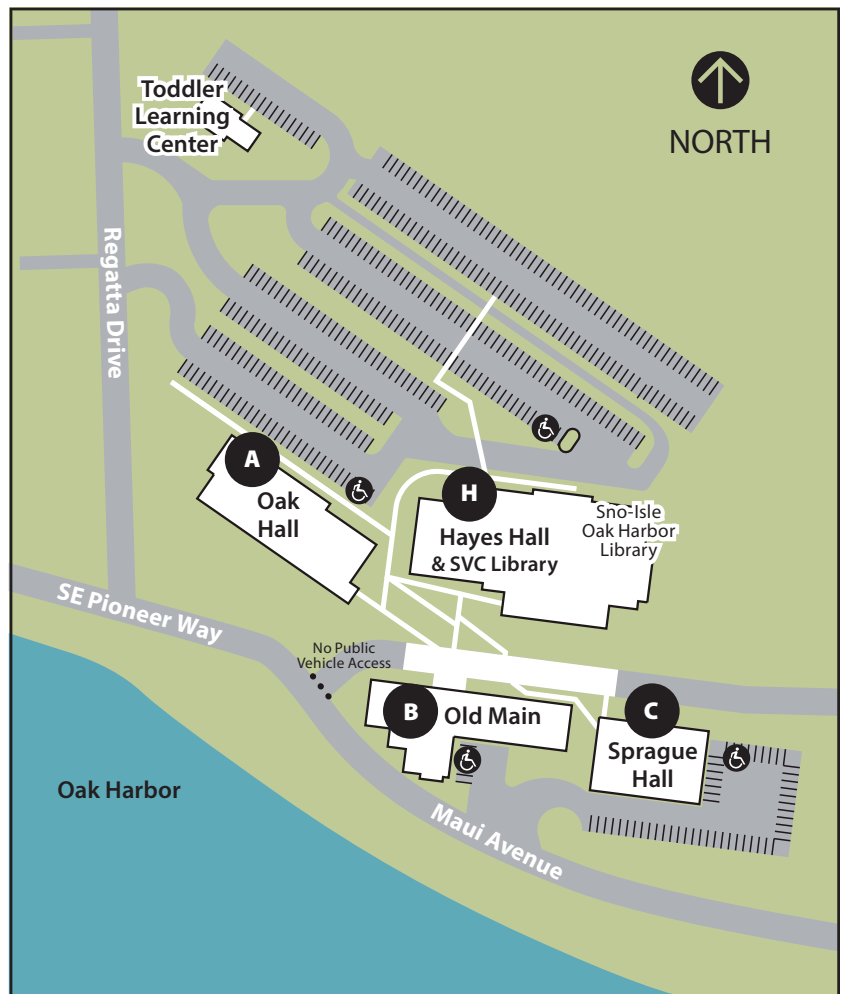

# Whidbey Island Campus

1900 SE Pioneer Way

Oak Harbor, WA

98277-3099

360.675.6656

## WHIDBEY ISLAND CAMPUS BUILDING CODE

**ECEAP** 951 NE 21st Court | **H** Hayes Hall-Library/ Instruction Bldg. | **MT** Marine Tech - Anacortes

**A** Oak Hall | **B** Old Main - Main Bldg. | **C** Sprague Hall