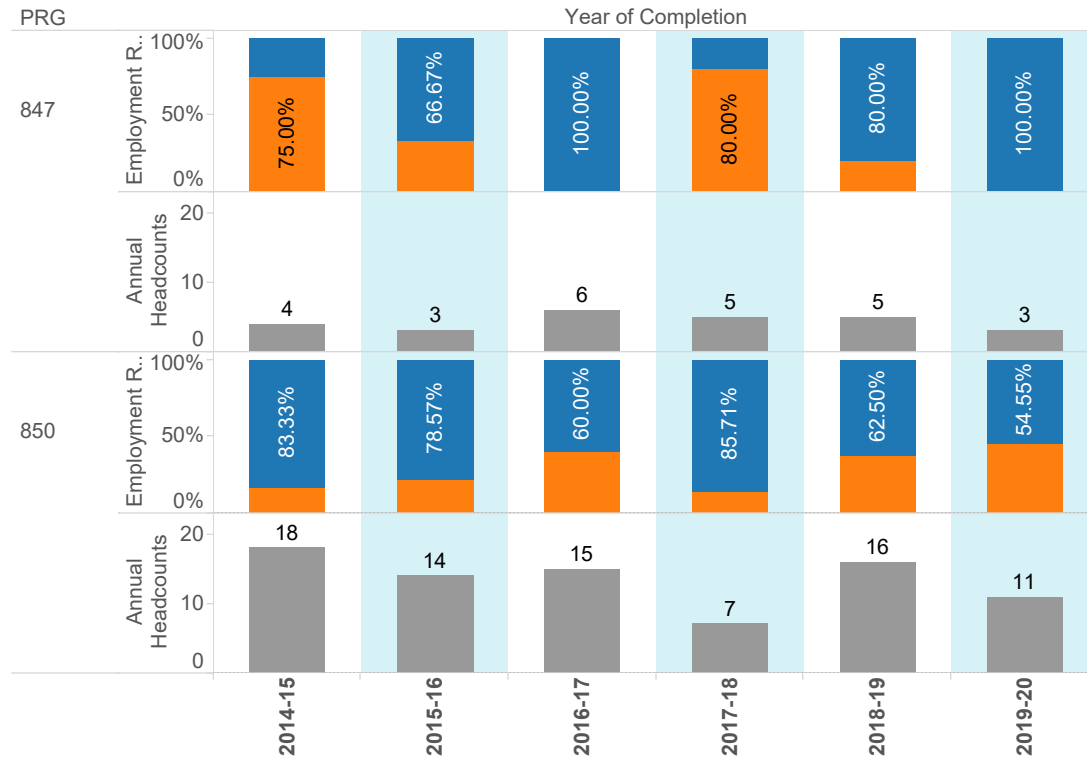

Employment Rate of CAHM (EPC = 850 or 847) Students

Employed
■ Employed
■ Not Employed

Students left SVC with at least 45 credits, a certificate, or a degree. Include all 850 and 847 series codes.